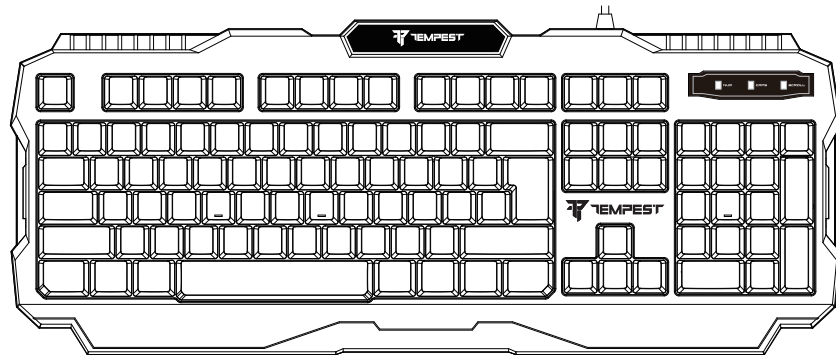

Size:165x130mm

Specs and Features

Ultra silent : whisper keystroke for low-noise typing
N-key rollover: simultaneous operation of up to 19 keys Anti-ghosting
Win lock function 19 keys anti-ghosting
Backlight :3 color backlit Working voltage: 4.5V~5.5V
Keyboard size : 460*186*30 mm Operating systems: Windows, Linux and Mac

MORE INFORMATION ON www.tempestofficial.com

A P O C A L Y P S E

RGB KEYBOARD+GAMING MOUSE+MOUSEPAD+ HEADSET
ALL PLUG AND PLAY

Gaming Mouse Specs

Dimensions: 135*73*42mm Number of keys:6 buttons
Resistant braided cable:1.8m Resolution: 1000-4000dpi
Maximal tracking speed :30ips Maximum polling rate :250Hz
Current consumption: max.100mA Color:Black